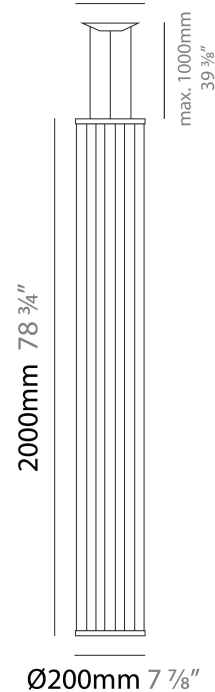

Ø200mm 7 7/8"