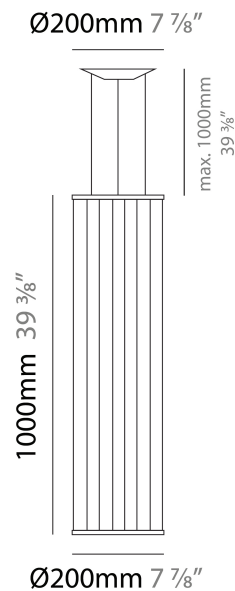

MORGANA SUSPENSION

D111192-

base number Finish
Options

1. To build a product code in our configurator select the specify button on the base model # product page
2. To build a manual product code on this datasheet choose from the options listed below in blue font and add the suffix to the base model #

GENERAL

Series: Morgana
Partner: Ole
Division: Design
Installation: Suspension
Product Type: Pendant
Mounting Location: Ceiling
Light Distribution: Adjustable

PHYSICAL

Shape: Abstract
Diameter (mm): 200
Diameter (in): 7 7/8
Height (mm): 1000
Height (in): 39 3/8
Max. Overall Height (mm): 1100
Max. Overall Height (in): 43 5/16
Fixture Finish: [BEI / BLK / BLU / COG / DGN / GRY / MRN / MOC / MUS / OLV / SIL / STN / TER / WHI](#)
Holder Finish: Matte Black
Fixture Material: Fabric Cord / Metal
Primary Material: Fabric - Recycled
Cable Details: 0-100mm Cable
Upon Request: Other fabric cord colors available upon request (see downloadable finish chart)

ELECTRICAL

Number of Lamps: 1
Lamp Type: LED Retrofit
Bulb Included: Bulb Not Included
Max. Wattage Per Lamp (W): 15
Lamp Base: E26
Input Voltage (V): 120
Upon Request: 277Vac / GU24

LED

OPTICAL

RATINGS AND CERTIFICATIONS

Certified By: Certified for North American Standards
IP rating: IP20

PROJECT _____
TYPE _____
SPECIFIER _____
QUANTITY _____
DATE _____